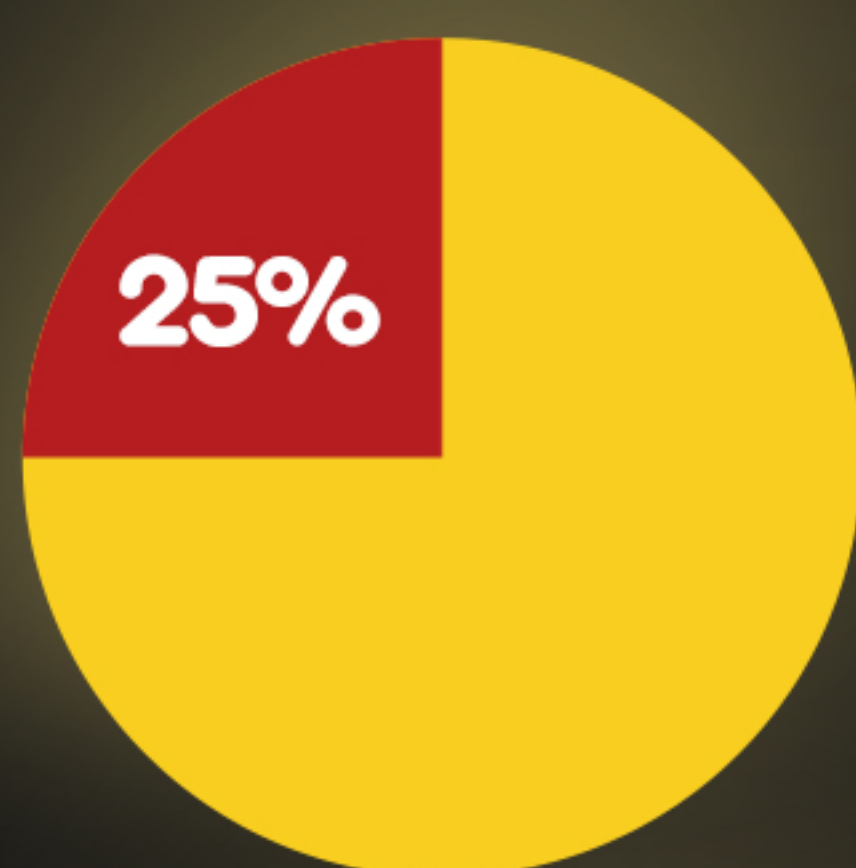

# Introducing your dogs to

The change from current food to **PEDIGREE® PRO** is best done gradually, over a period of 7 days as explained in the diagram below.

Day 1 & 2

Day 3 & 4

Day 5 & 6

Day 7

Some dogs may take longer to change to **PEDIGREE® PRO** dog food so please be patient. Serve the recommended amount in a crunchy, solid form. Provide a separate bowl of clean drinking water.